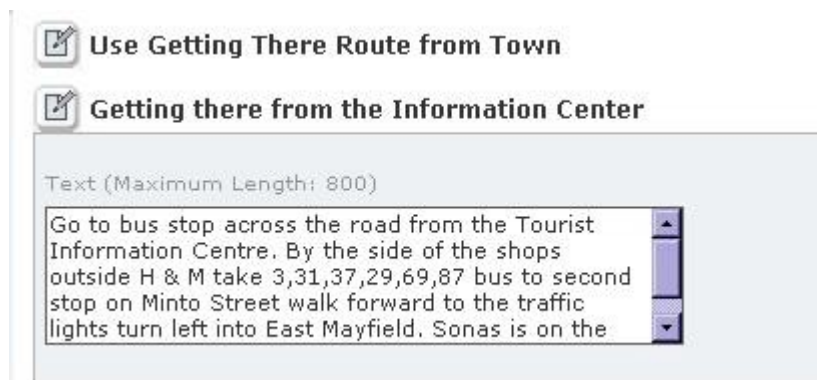

TISCOVER Extranet User Guide For Self Catering Accommodation Providers

Getting There

Getting There

The Getting There section includes the directions that will display on the website which enable visitors to find your premises. You can use as many or as few of these as are relevant. If you decide not to use a section, then that section will not display on the website.

To enter directions go to:

Data

Master Data Getting There

Enter text directions for all relevant sections.

In the example above, directions from the Information Centre will show on the website, however the heading "From Town" will not appear as no text has been entered

This will be displayed on the website as shown below

Getting there from the Information Center

Go to bus stop across the road from the Tourist Information Centre. By the side of the shops outside H & M take 3,31,37,29,69,87 bus to second stop on Minto Street walk forward to the traffic lights turn left into East Mayfield. Sonas is on the right.

The Getting There Route section is shown below. Here you can add a map as an Image in the same way as described in the image section.

The Transportation section consists of a list of facilities relating to transport. To choose to show the facilities, check the relevant boxes.