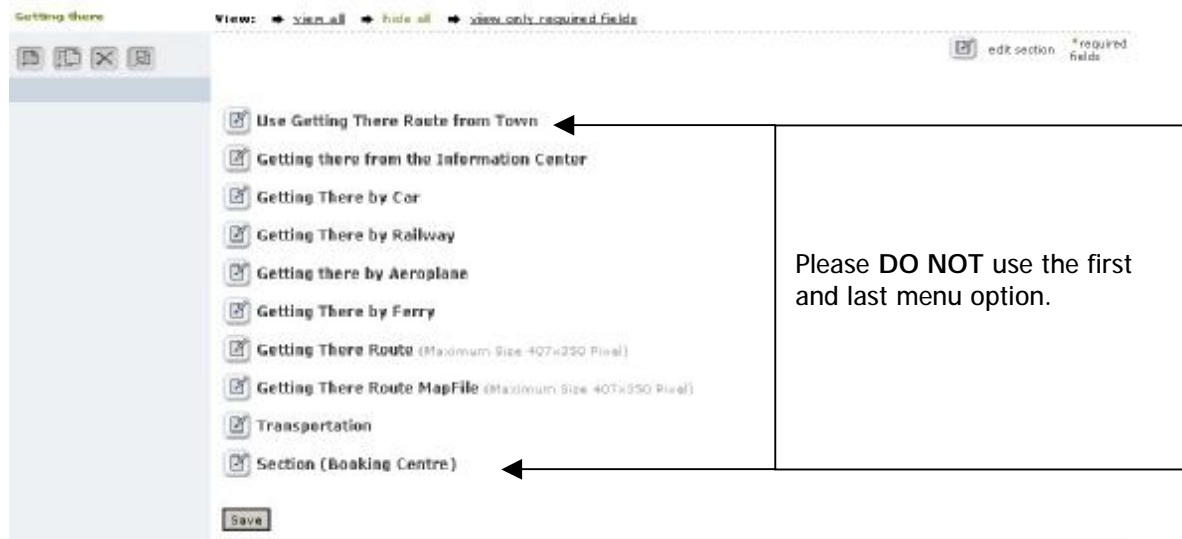

TISCOVER Extranet User Guide For Self Catering Accommodation Providers

Getting There

Getting There

The Getting There section includes the directions that will display on the website which enable visitors to find your premises. You can use as many or as few of these as are relevant. If you decide not to use a section, then that section will not display on the website.

To enter directions go to:

Data

Master Data Getting There

Enter text directions for all relevant sections.

In the example above, directions from the Information Centre will show on the website, however the heading "From Town" will not appear as no text has been entered